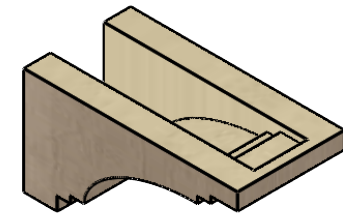

ITEM NUMBER: CORU04X08X04PECRCPR

4"W X 8"D X 4"H SERIES 3 WIDE PESCADERO ROUGH CEDAR TIMBERTHANE
FAUX WOOD CORBEL, PRIMED

SIDE PROFILE

FRONT PROFILE

ISOMETRIC

EKENA MILLWORK
2300 WEST MAIN ST.
CLARKSVILLE, TX 75426
TOLL FREE: 866-607-0453
WWW.EKENAMILLWORK.COM