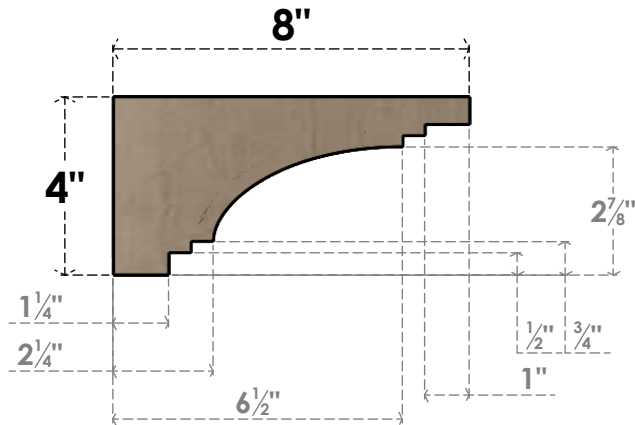

ITEM NUMBER: CORU04X08X04PECRCPR

4"W X 8"D X 4"H SERIES 3 WIDE PESCADERO ROUGH CEDAR TIMBERTHANE
FAUX WOOD CORBEL, PRIMED

SIDE PROFILE

FRONT PROFILE

ISOMETRIC

EKENA MILLWORK
2300 WEST MAIN ST.
CLARKSVILLE, TX 75426
TOLL FREE: 866-607-0453
WWW.EKENAMILLWORK.COM

NOTES

1. INSTALLATION TO BE COMPLETED IN ACCORDANCE WITH MANUFACTURER'S SPECIFICATIONS.
2. DRAWING MAY NOT BE TO SCALE
3. THIS DRAWING IS INTENDED FOR DESIGN AND PLANNING PURPOSES ONLY.
4. ALL INFORMATION CONTAINED HEREIN WAS CURRENT AT THE TIME OF DEVELOPMENT BUT MUST BE REVIEWED AND APPROVED BY THE PRODUCT MANUFACTURER TO BE CONSIDERED ACCURATE.
5. TIMBERTHANE ARCHITECTURAL PRODUCTS ARE MADE FROM HIGH DENSITY URETHANE AND COME FACTORY PRIMED