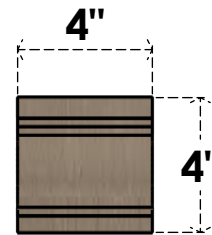

ITEM NUMBER: CORU04X08X04PECRCPR

4"W X 8"D X 4"H SERIES 3 WIDE PESCADERO ROUGH CEDAR TIMBERTHANE
FAUX WOOD CORBEL, PRIMED

SIDE PROFILE

FRONT PROFILE

ISOMETRIC

EKENA MILLWORK
2300 WEST MAIN ST.
CLARKSVILLE, TX 75426
TOLL FREE: 866-607-0453
WWW.EKENAMILLWORK.COM

NOTES

1. INSTALLATION TO BE COMPLETED IN ACCORDANCE WITH MANUFACTURER'S SPECIFICATIONS.
2. DRAWING MAY NOT BE TO SCALE
3. THIS DRAWING IS INTENDED FOR DESIGN AND PLANNING PURPOSES ONLY.
4. ALL INFORMATION CONTAINED HEREIN WAS CURRENT AT THE TIME OF DEVELOPMENT BUT MUST BE REVIEWED AND APPROVED BY THE PRODUCT MANUFACTURER TO BE CONSIDERED ACCURATE.
5. TIMBERTHANE ARCHITECTURAL PRODUCTS ARE MADE FROM HIGH DENSITY URETHANE AND COME FACTORY PRIMED